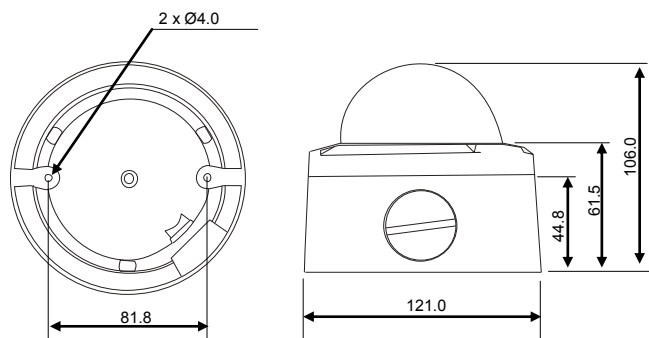

Technical Specifications

Model	SPV-205NC2	SPV-205PC2
VIDEO		
Imaging Device	SONY 1/3" 960H Super HAD II CCD	
Signal System	NTSC	PAL
Total Pixels	1020(H) x 508(V)	1020(H) x 596(V)
Effective Pixels Number	976(H) x 494(V)	976(H) x 582(V)
Scanning System	2:1 Interlace	
Sync System	Internal	
Scanning Frequency	15.734KHz(H)/59.94Hz(V)	15.625KHz(H)/50Hz(V)
Horizontal Resolution	Color : 650TV lines, B/W : 700TV lines	
Min. Illumination	0.0006 Lux @ F1.2(Sense up 512x,) 0Lux(IR ON)	
S/N Ratio	More than 52dB (AGC OFF)	
Video output	CVBS : 1.0Vp-p / 75Ω Composite	
VARIFOCAL LENS		
Mount Type	Board (Φ14)	
Lens Type	DC Auto IRIS	
Focal length	Vari-Focal 2.8mm ~ 12mm	
Angular Field of View	H=93°~28.7°	
Max. Aperture Ratio	F1.4	
OPERATIONAL (Internal Switch or Coaxitron Control)		
OSD Language	English / Chinese / Korean/Japanese/French/Italian/ Spanish/Portuguese/Dutch/German/Polish/Russian/ Turkish/Arabian/Hebrew	
Electronic Shutter Speed	1/60~1/120,000	1/50~1/120,000
Flickerless	1/100sec	1/120sec
Brightness	Support	
AGC (Auto Gain Control)	Off / Low / Middle / High	
Sens-up (Frame Integration)	2x ~ 512x	
Backlight Compensation	Off / WDR / D-WDR / BLC / HSBLC	
Wide Dynamic Range	64 [dB]	
De-Fog	Off/On	
Digital Noise Reduction	Off/On(2D/3D DNR)	
White Balance	ATW / AUTO / AWC (Push) / Manual	
Day & Night	Auto (ICR) / External / Day / Night	
Motion Detection	Built-in	
Privacy Masking	Rectangle 8 Zone Circle 4 Zone Polygon 2 Zone	
Camera Title	Off / On (Displayed 20 characters)	
Digital Zoom	Off / On (1x ~ 16x)	
D-Effect	Off / Mirror / Rotate / V-Flip	
Communication	Coaxitron control	
ENVIRONMENTAL		
Operating Temperature	-10℃ ~ +50℃	
Operating Humidity	Less than 80% RH	
ELECTRICAL		
Input Voltage	DC12V ±10%	
Power Consumption	Max. 4.0W (IR LED ON)	
MECHANICAL		
Color	Ivory	
Material	ABS	
Dimensions	121 x 80mm (Ø)	
Weight	Approx. 550g	